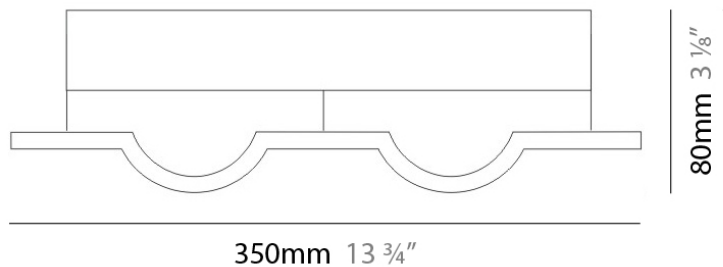

INTERNOS SURFACE

D15000

PROJECT	
TYPE	
NOTES	
QUANTITY	
DATE	

GENERAL

Series: Internos
 Division: Design
 Mounting Type: Surface
 Mounting Location: Wall
 Subcategory: Ambient

PHYSICAL

Shape: Rectangle
 Length (mm): 350
 Length (in): 13 3/4
 Height (mm): 100
 Height (in): 3 15/16
 Extension (mm): 80
 Extension (in): 3 1/8
 Light Distribution: Omnidirectional
 Weight (kg): 2.04
 Weight (lbs): 4.5
 Diffuser: Satin white glass
 Fixture Finish: Chrome
 Fixture Material: Metal

ELECTRICAL

Number of Lamps: 2
 Lamp Type: LED Retrofit / Halogen
 Lamp Shape: T4
 Bulb Included: Bulb Not Included
 Total Output Wattage (W): 12 / 70
 Max. Wattage Per Lamp (W): 6 / 35
 Lamp Base: G9
 Input Voltage (V): 120

LED

OPTICAL

RATINGS AND CERTIFICATIONS

Certified By: CSA Certified to UL and CSA Standards
 IP rating: IP20

INTERNOS SURFACE

D15003

GENERAL

Series: Internos
Division: Design
Mounting Type: Surface
Mounting Location: Wall

PHYSICAL

Width (mm): 500
Width (in): 19 3/4
Height (mm): 83
Height (in): 3 1/4
Extension (mm): 101
Extension (in): 4
Weight (kg): 2.3
Weight (lbs): 5
Diffuser: White Satin Glass
Fixture Finish: Chrome
Fixture Material: Metal