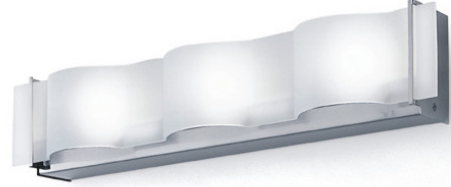

INTERNOS SURFACE

D15003

GENERAL

Series: Internos
Division: Design
Mounting Type: Surface
Mounting Location: Wall

PHYSICAL

Width (mm): 500
Width (in): 19 3/4
Height (mm): 83
Height (in): 3 1/4
Extension (mm): 101
Extension (in): 4
Weight (kg): 2.3
Weight (lbs): 5
Diffuser: White Satin Glass
Fixture Finish: Chrome
Fixture Material: Metal

ELECTRICAL

Number of Lamps: 3
Lamp Type: LED Retrofit / Halogen
Lamp Shape: T4
Bulb Included: Bulb Not Included
Total Output Wattage (W): 18 / 105
Max. Wattage Per Lamp (W): 6 / 35
Lamp Base: G9
Input Voltage (V): 120

LED

OPTICAL

RATINGS AND CERTIFICATIONS

Certified By: CSA Certified to UL and CSA Standards
IP rating: IP20

PROJECT

TYPE

NOTES

QUANTITY

DATE