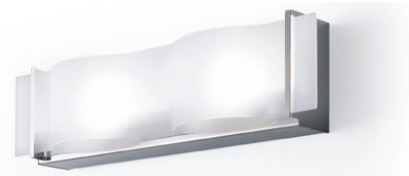

INTERNOS SURFACE

D15000

PROJECT	
TYPE	
NOTES	
QUANTITY	
DATE	

GENERAL

Series: Internos
 Division: Design
 Mounting Type: Surface
 Mounting Location: Wall
 Subcategory: Ambient

PHYSICAL

Shape: Rectangle
 Length (mm): 350
 Length (in): 13 3/4
 Height (mm): 100
 Height (in): 3 15/16
 Extension (mm): 80
 Extension (in): 3 1/8
 Light Distribution: Omnidirectional
 Weight (kg): 2.04
 Weight (lbs): 4.5
 Diffuser: Satin white glass
 Fixture Finish: Chrome
 Fixture Material: Metal

LED

OPTICAL

RATINGS AND CERTIFICATIONS

Certified By: CSA Certified to UL and CSA Standards
 IP rating: IP20

INTERNOS SURFACE

D15003

GENERAL

Series: Internos
Division: Design
Mounting Type: Surface
Mounting Location: Wall

PHYSICAL

Width (mm): 500
Width (in): 19 3/4
Height (mm): 83
Height (in): 3 1/4
Extension (mm): 101
Extension (in): 4
Weight (kg): 2.3
Weight (lbs): 5
Diffuser: White Satin Glass
Fixture Finish: Chrome
Fixture Material: Metal