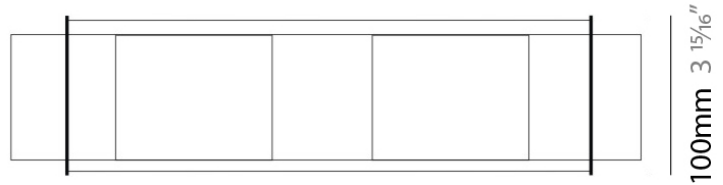

INTERNOS SURFACE

D15000

PROJECT	
TYPE	
NOTES	
QUANTITY	
DATE	

GENERAL

Series: Internos
Division: Design
Mounting Type: Surface
Mounting Location: Wall
Subcategory: Ambient

PHYSICAL

Shape: Rectangle
Length (mm): 350
Length (in): 13 3/4
Height (mm): 100
Height (in): 3 15/16
Extension (mm): 80
Extension (in): 3 1/8
Light Distribution: Omnidirectional
Weight (kg): 2.04
Weight (lbs): 4.5
Diffuser: Satin white glass
Fixture Finish: Chrome
Fixture Material: Metal

ELECTRICAL

Number of Lamps: 2
Lamp Type: LED Retrofit / Halogen
Lamp Shape: T4
Bulb Included: Bulb Not Included
Total Output Wattage (W): 12 / 70
Max. Wattage Per Lamp (W): 6 / 35
Lamp Base: G9
Input Voltage (V): 120

LED

OPTICAL

RATINGS AND CERTIFICATIONS

Certified By: CSA Certified to UL and CSA Standards
IP rating: IP20